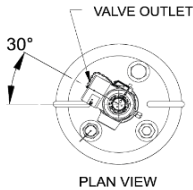

STARVVO® FIRE SYSTEM

Starvvo ECS Fire Suppression System

No	Gambar Cylinder	Description	Cylinder+ Gas HFC227ea	Cylinder+Gas FK-5-1-12 / Novec
6		Type : 600 lbs, 2" valve C/W Top Plug Adapter Model : Starvvo - 600-CYL Valve Body : Brass Cylinder : Steel, Painted Red Gas Clean Agent : 272 Kg	Rp 481.966.000	Rp 536.366.000
7		Type : 900 lbs, 3" valve C/W Top Plug Adapter Model : Starvvo - 900-CYL Valve Body : Brass Cylinder : Steel, Painted Red Gas Clean Agent : 408 Kg	Rp 665.892.000	Rp 747.492.000

MATERIALS

Valve Body : Brass

Cylinder : Steel, Painted Red

COMPATIBILITY

Series	Part Number
STV-90-2040	STV - 40 - Lbs
	STV - 70 - Lbs
	STV - 125 - Lbs
	STV - 200 - Lbs
	STV - 350 - Lbs
	STV - 600 - Lbs
	STV - 900 - Lbs

Note :

1. The safety cap must be installed on the valve outlet at all times, except when the cylinders are connected to the system piping, or being filled. The safety cap must not be removed from its chain.
2. See STV-90-2040 for additional information.
3. Cylinders are vertical mount only.

Starvvo is a registered trademark of PT. Global Mitra Proteksindo. All other trademarks are the property of their respective owners.