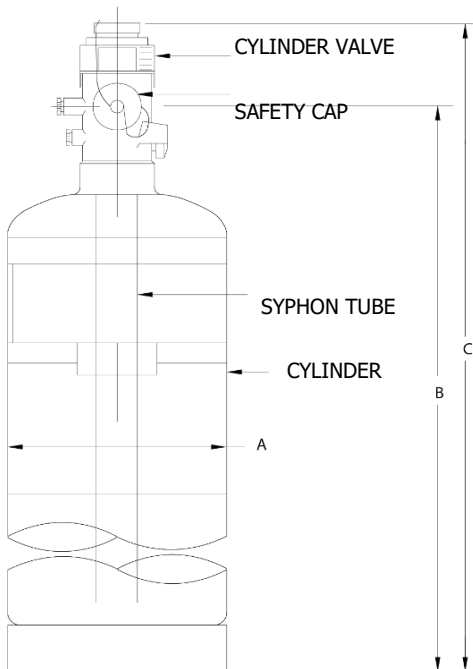

STARVVO[®] FIRE SYSTEM

Starvvo ECS Fire Suppression System

No	Gambar Cylinder	Description	Cylinder+ Gas HFC227ea	Cylinder+Gas FK-5-1-12 / Novec
1		Type : 40 lbs, 1.5" valve C/W Top Plug Adapter Model : Starvvo - 40-CYL Valve Body : Brass Cylinder : Steel, Painted Red Gas Clean Agent : 19 Kg	Rp 71.270.000	Rp 75.070.000
2		Type : 70 lbs, 1.5" valve C/W Top Plug Adapter Model : Starvvo - 70-CYL Valve Body : Brass Cylinder : Steel, Painted Red Gas Clean Agent : 31 Kg	Rp 88.035.500	Rp 94.235.500
3		Type : 125 lbs, 1.5" valve C/W Top Plug Adapter Model : Starvvo - 125-CYL Valve Body : Brass Cylinder : Steel, Painted Red Gas Clean Agent : 56 Kg	Rp 144.250.000	Rp 155.450.000
4		Type : 200 lbs, 2" valve C/W Top Plug Adapter Model : Starvvo - 200-CYL Valve Body : Brass Cylinder : Steel, Painted Red Gas Clean Agent : 90 Kg	Rp 205.972.500	Rp 223.972.500
5		Type : 350 lbs, 2" valve C/W Top Plug Adapter Model : Starvvo - 350-CYL Valve Body : Brass Cylinder : Steel, Painted Red Gas Clean Agent : 158 Kg	Rp 297.803.500	Rp 329.403.500

STARVVO[®] FIRE SYSTEM

Starvvo ECS Fire Suppression System

No	Gambar Cylinder	Description	Cylinder+ Gas HFC227ea	Cylinder+Gas FK-5-1-12 / Novec
6		Type : 600 lbs, 2" valve C/W Top Plug Adapter Model : Starvvo - 600-CYL Valve Body : Brass Cylinder : Steel, Painted Red Gas Clean Agent : 272 Kg	Rp 481.966.000	Rp 536.366.000
7		Type : 900 lbs, 3" valve C/W Top Plug Adapter Model : Starvvo - 900-CYL Valve Body : Brass Cylinder : Steel, Painted Red Gas Clean Agent : 408 Kg	Rp 665.892.000	Rp 747.492.000

MATERIALS

Valve Body : Brass

Cylinder : Steel, Painted Red

COMPATIBILITY

Series	Part Number
STV-90-2040	STV - 40 - Lbs
	STV - 70 - Lbs
	STV - 125 - Lbs
	STV - 200 - Lbs
	STV - 350 - Lbs
	STV - 600 - Lbs
	STV - 900 - Lbs